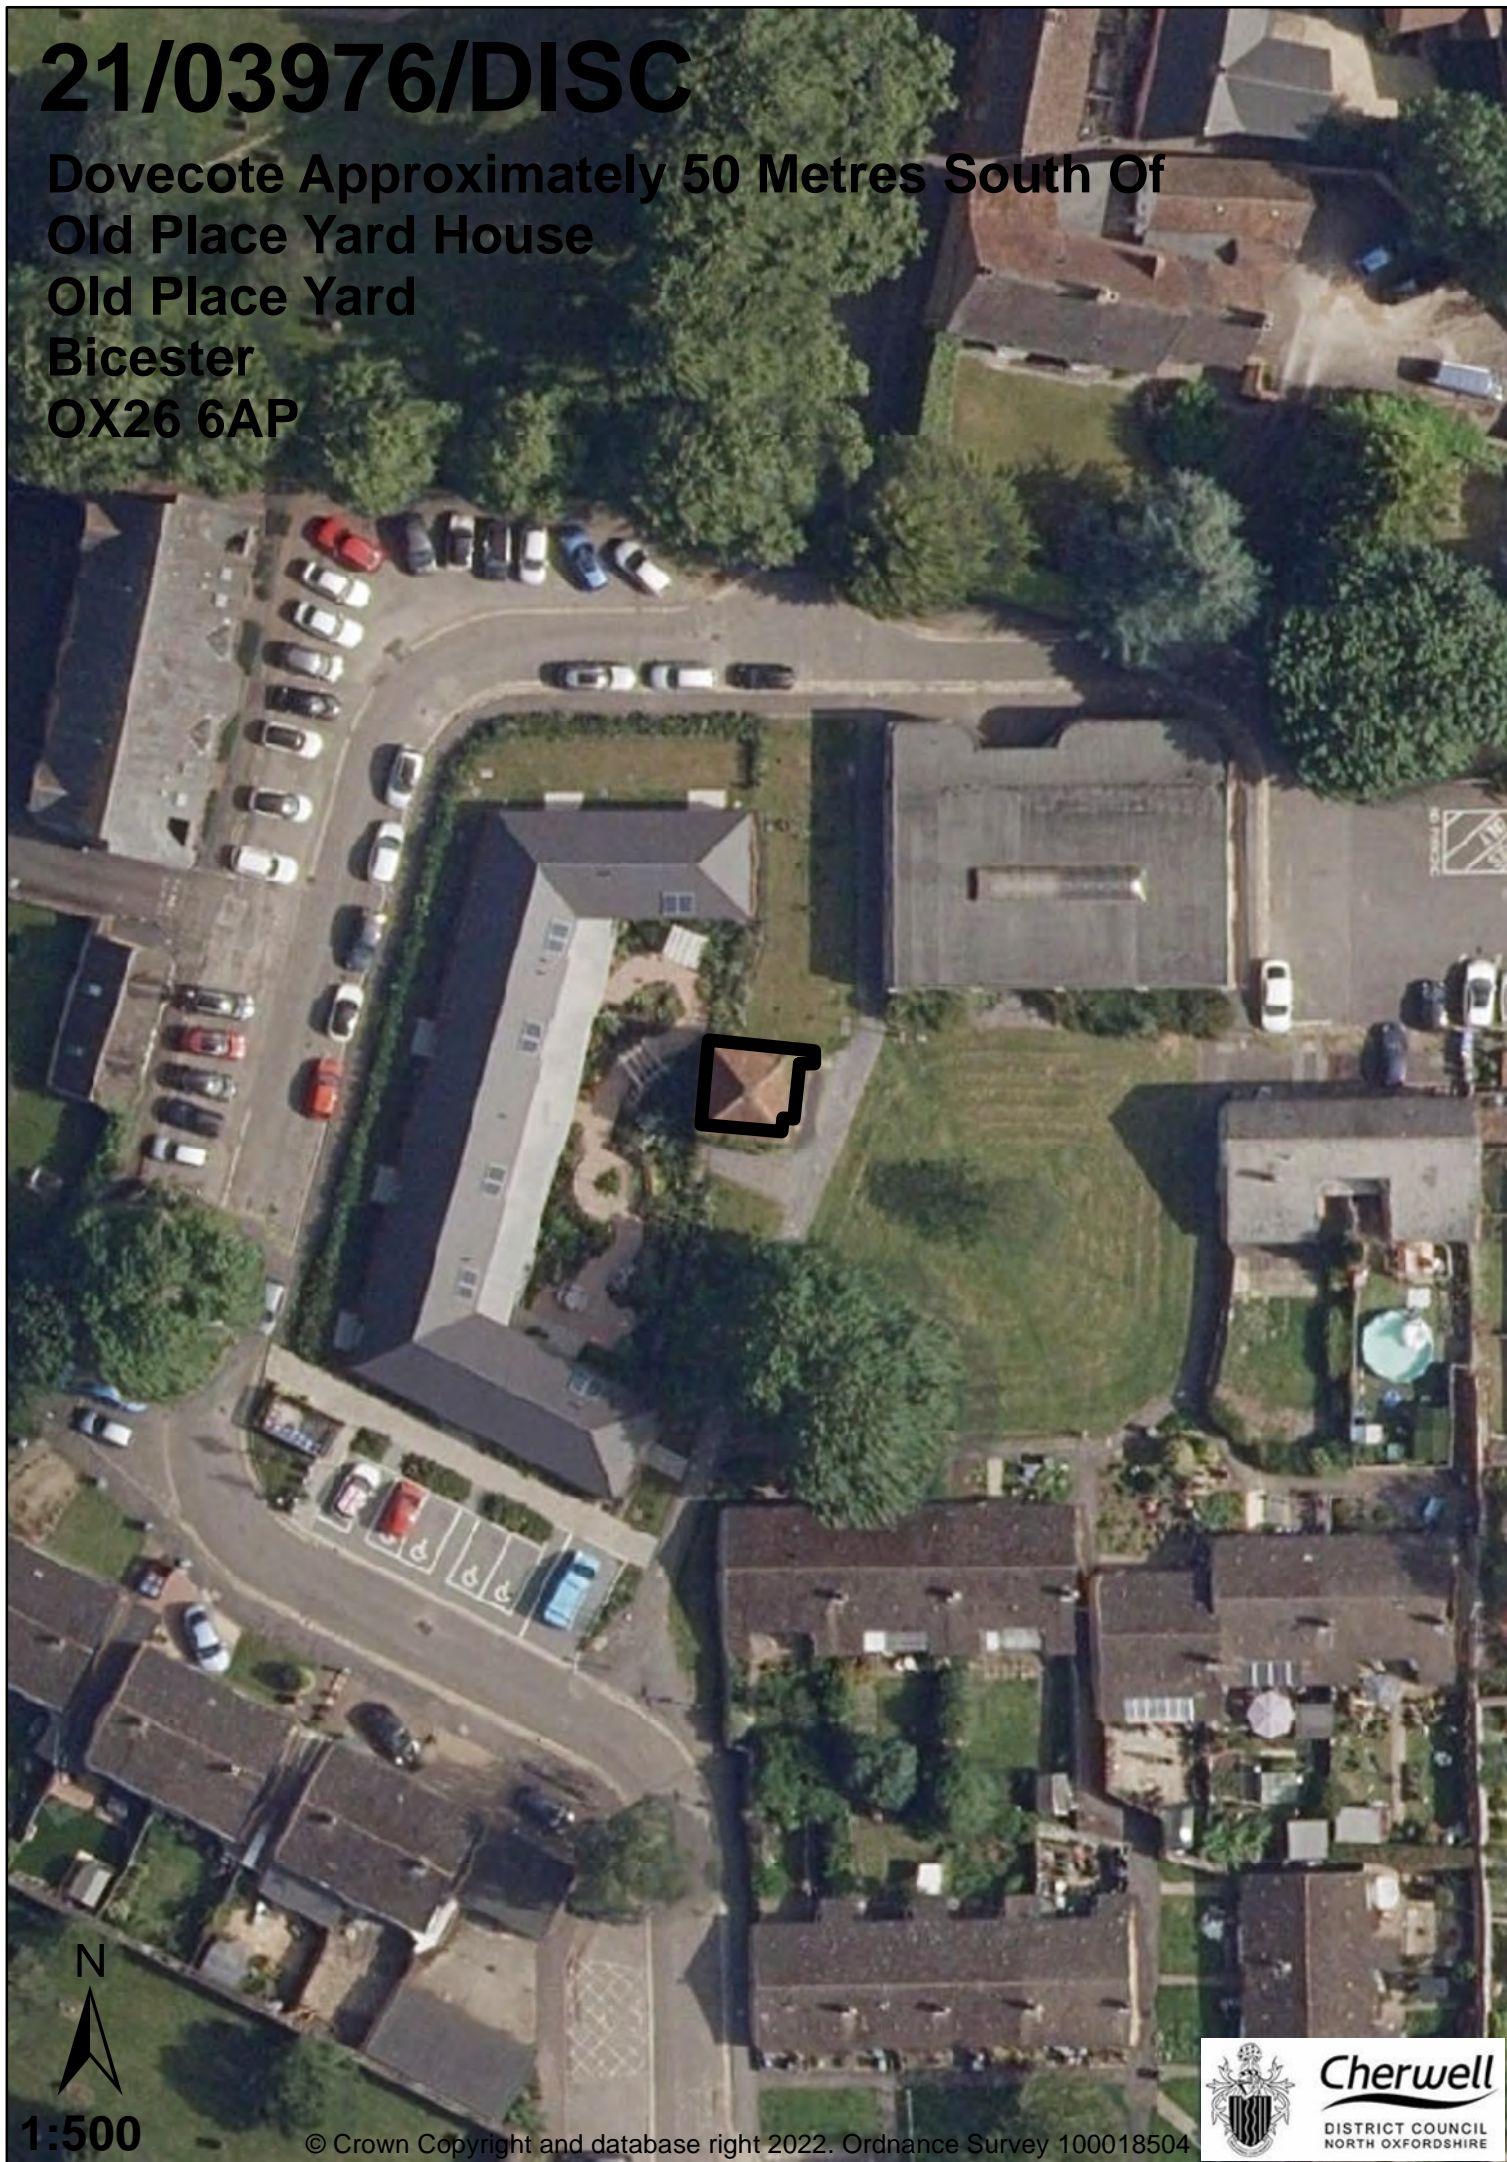

21/03976/DISC

Dovecote Approximately 50 Metres South Of
Old Place Yard House
Old Place Yard
Bicester
OX26 6AP

1:500